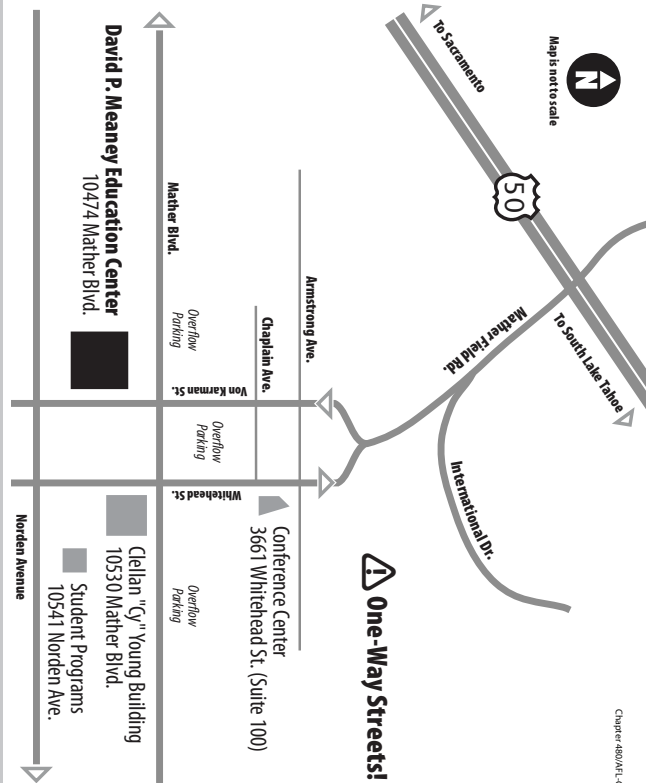

DRIVING DIRECTIONS

David P. Meaney Education Center

10474 Mather Boulevard • Mather, CA 95655 • (916) 228-2500

From Hwy. 50 Eastbound

1. Exit Mather Field.
2. Turn right (south) onto Mather Field Rd. (Pass Rockingham Dr.)
3. Move to far right lane and bear right at the "Y." (Mather Field becomes Von Karman.)
4. Turn right onto Mather Blvd. (first stop sign). The DPMEC is on the left.

From Hwy. 50 Westbound

1. Exit Mather Field.
2. Turn left (south) onto Mather Field Rd. (Pass Rockingham Dr.)
3. Move to far right lane and bear right at the "Y." (Mather Field becomes Von Karman.)
4. Turn right onto Mather Blvd. (first stop sign). The DPMEC is on the left.

Follow Hwy. 50 East directions.

From Reno

1. Take I-80 West toward Sacramento.
2. Exit Sierra College Blvd. and proceed south. (Sierra College becomes Hazel Ave.)
3. Take Highway 50 West toward Sacramento.

Follow Hwy. 50 West directions.

Return to Hwy. 50 from DPMEC Parking Lot

Turn left onto Norden Ave. (one way). After two blocks, turn left onto Whitehead St. (one way) and stay in the left lane. Whitehead comes to a "T." Turn left onto Mather Field Rd. and proceed to Highway 50 (right entrance to east- and westbound).