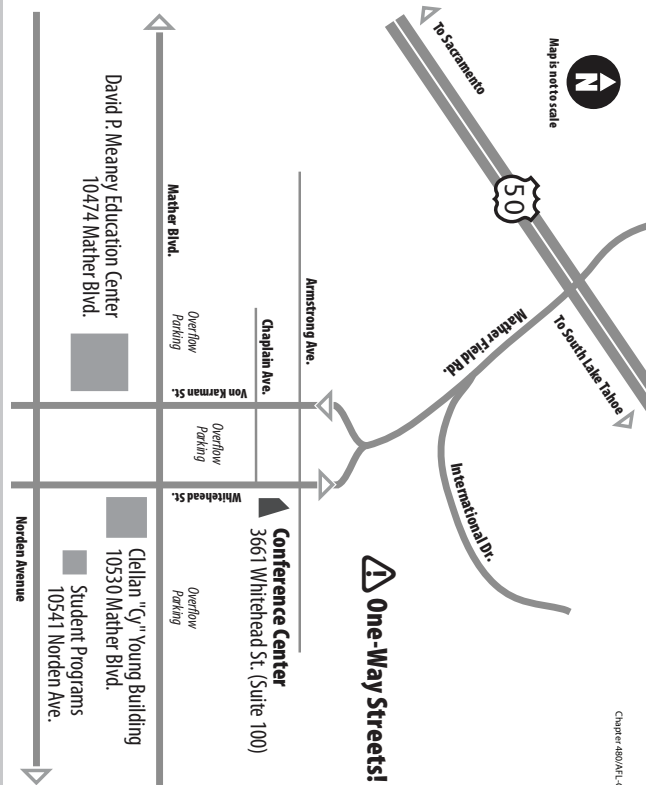

DRIVING DIRECTIONS

SCOE Conference Center

3661 Whitehead Street, Suite 100 • Mather, CA 95655 • (916) 228-2500

From Hwy. 50 Eastbound

1. Exit Mather Field.
2. Turn right (south) onto Mather Field Rd. (Pass Rockingham Dr.)
3. Move to far right lane and bear right at the "Y." (Mather Field becomes Von Karman.)
4. Turn left onto Armstrong Ave.
5. Cross Whitehead St. (stop sign). Parking entrance is first right.

DO NOT park in reserved or "CJA" marked spots.

From Hwy. 50 Westbound

1. Exit Mather Field.
2. Turn left (south) onto Mather Field Rd. (Pass Rockingham Dr.)
3. Move to far right lane and bear right at the "Y." (Mather Field becomes Von Karman.)
4. Turn left onto Armstrong Ave.
5. Cross Whitehead St. (stop sign). Parking entrance is first right.

Follow Hwy. 50 East directions.

From Reno

1. Take I-80 West toward Sacramento.
2. Exit Sierra College Blvd. and proceed south. (Sierra College becomes Hazel Ave.)
3. Take Highway 50 West toward Sacramento.

Follow Hwy. 50 West directions.

Return to Highway 50 from Conference Center

Turn left onto Armstrong Ave. Turn right onto Whitehead St. (one way) and stay in the left lane. Whitehead comes to a "T." Turn left onto Mather Field Rd. and proceed to Highway 50 (right entrance to east- and westbound).