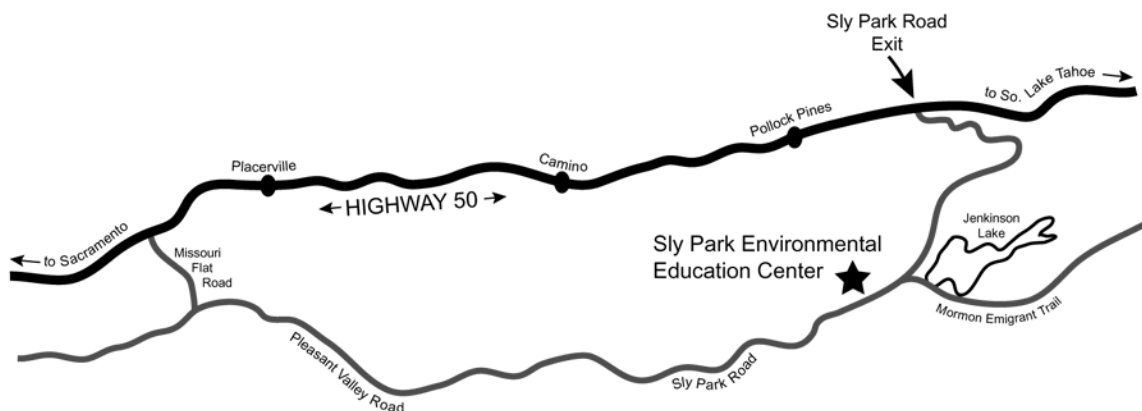

Visitor Day at Sly Park

Tour begins at 10:00 am. Please RSVP (916) 228-248

Saturday, August 22, 2009

Saturday, September 19, 2009

Saturday, November 7, 2009

Saturday, January 9, 2010

Saturday, March 13, 2010

5600 Sly Park Road
Pollock Pines, CA 95726
(916) 228-2485
(530) 644-2071

www.scoe.net/slypark

Vicinity Map

From Sacramento take Hwy 50 east.
Exit Sly Park Road. Turn right.
Follow Sly Park Road 6.1 miles.